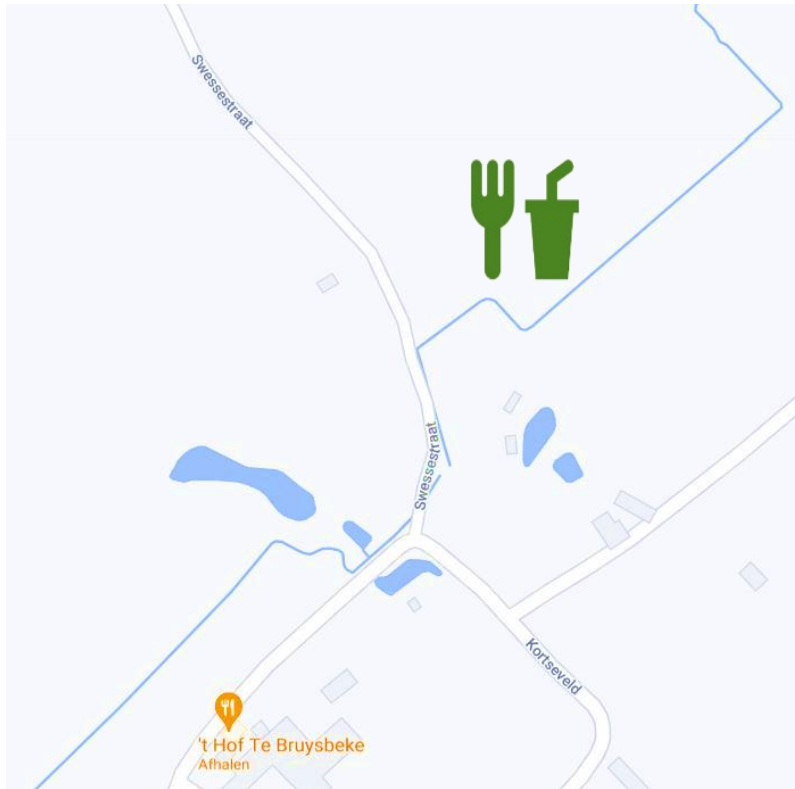

Bevoorrading 5 LivinusRun 3/4 Marathon

<https://www.google.be/maps/@50.9314561,3.8429007,17.37z>